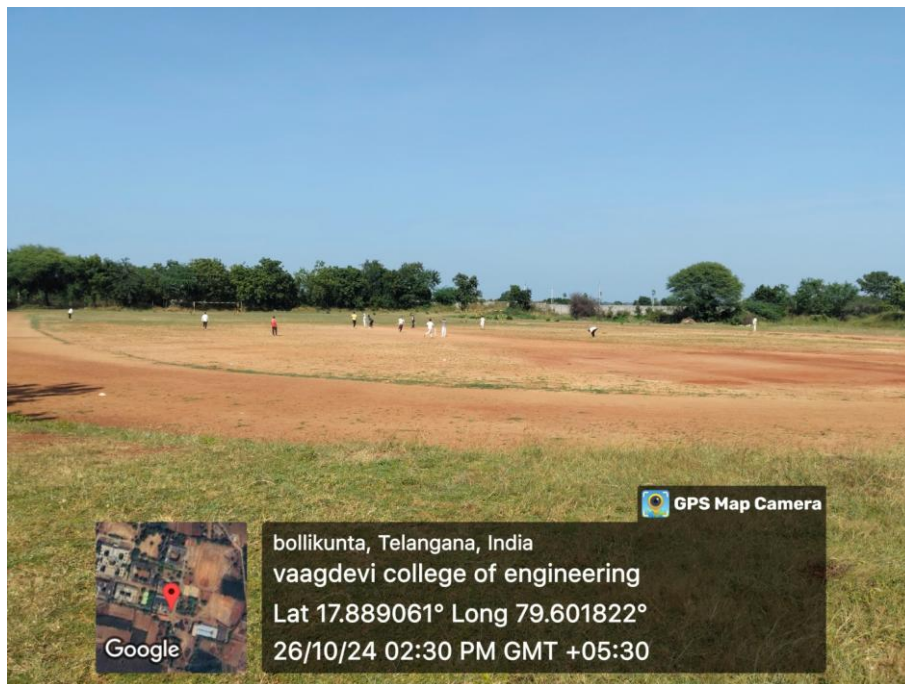

# VAAGDEVI COLLEGE OF ENGINEERING

Autonomous

Approved by AICTE & Affiliated to JNTUH, Hyderabad

Bollikunta, Warangal - 506 005 (Telangana State)

An outdoor facility provided for playing Badminton (singles and doubles)