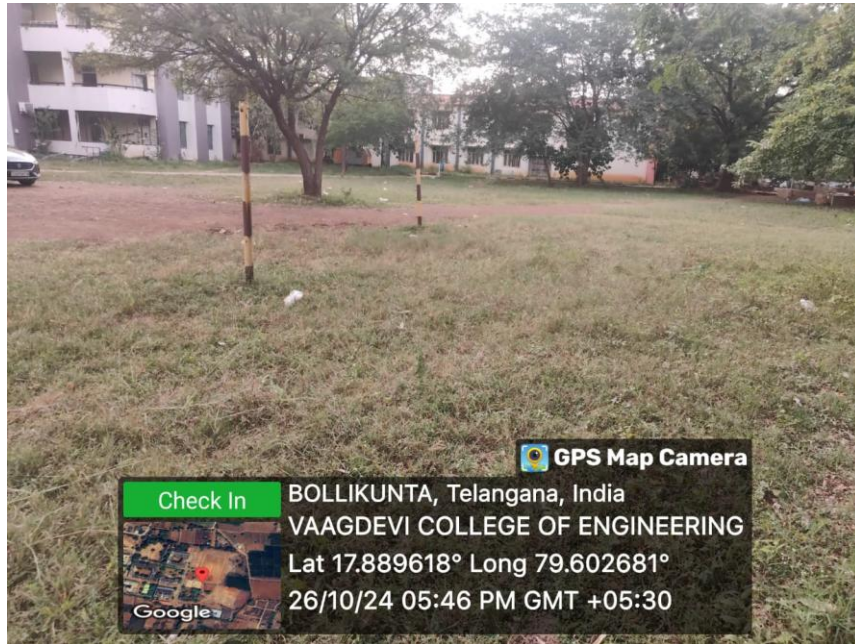

Viswambhara Educational Society

VAAGDEVI COLLEGE OF ENGINEERING

Autonomous

Approved by AICTE & Affiliated to JNTUH, Hyderabad

Bollikunta, Warangal - 506 005 (Telangana State)

Tenni Koit Facility