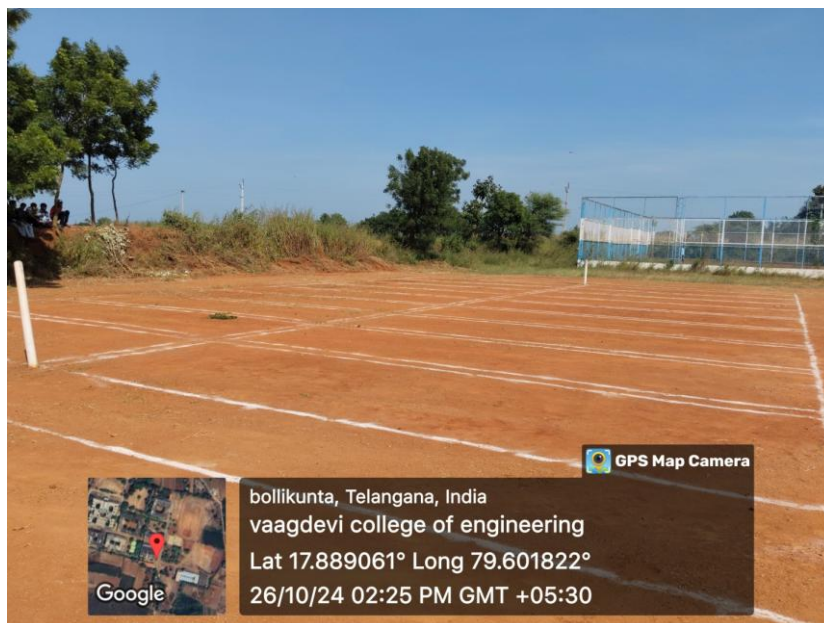

Facility provided for CRICKET NET practice

Outdoor facility provided for playing KHO-KHO

Viswambhara Educational Society  
**VAAGDEVI COLLEGE OF ENGINEERING**

Autonomous

Approved by AICTE & Affiliated to JNTUH, Hyderabad  
Bollikunta, Warangal - 506 005 (Telangana State)