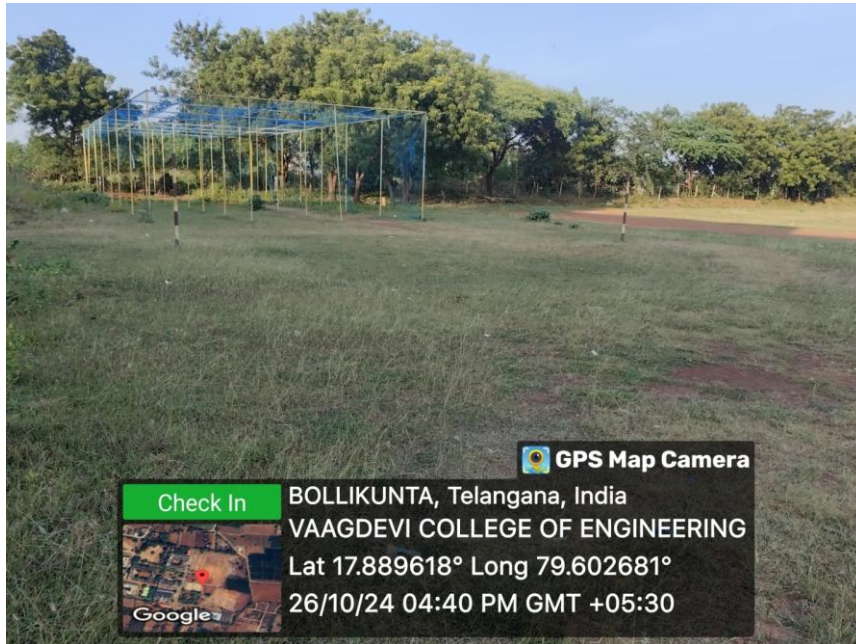

Viswambhara Educational Society

VAAGDEVI COLLEGE OF ENGINEERING

Autonomous

Approved by AICTE & Affiliated to JNTUH, Hyderabad

Bollikunta, Warangal - 506 005 (Telangana State)

Throw Ball facility