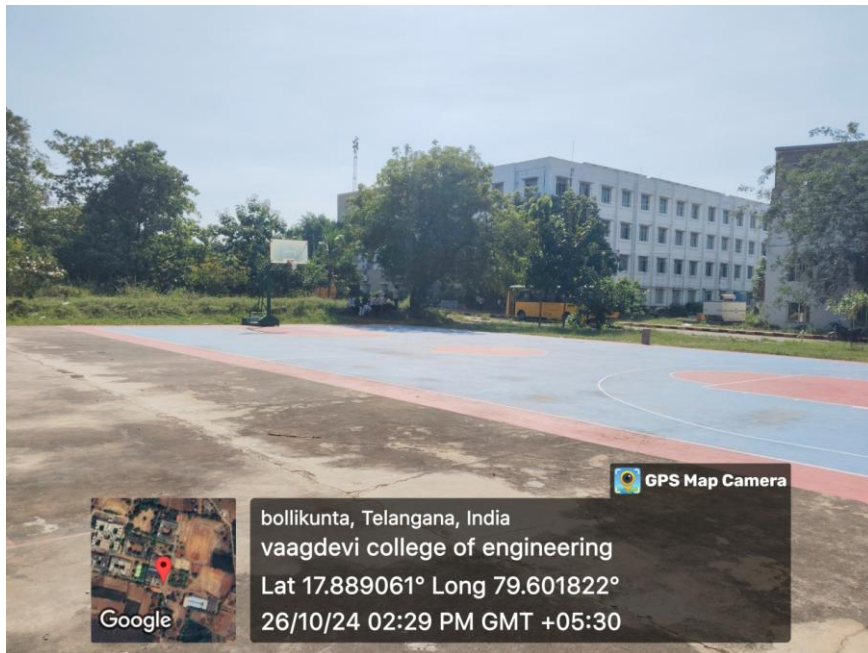

Viswambhara Educational Society

VAAGDEVI COLLEGE OF ENGINEERING

Autonomous

Approved by AICTE & Affiliated to JNTUH, Hyderabad

Bollikunta, Warangal - 506 005 (Telangana State)

Basket Ball Court